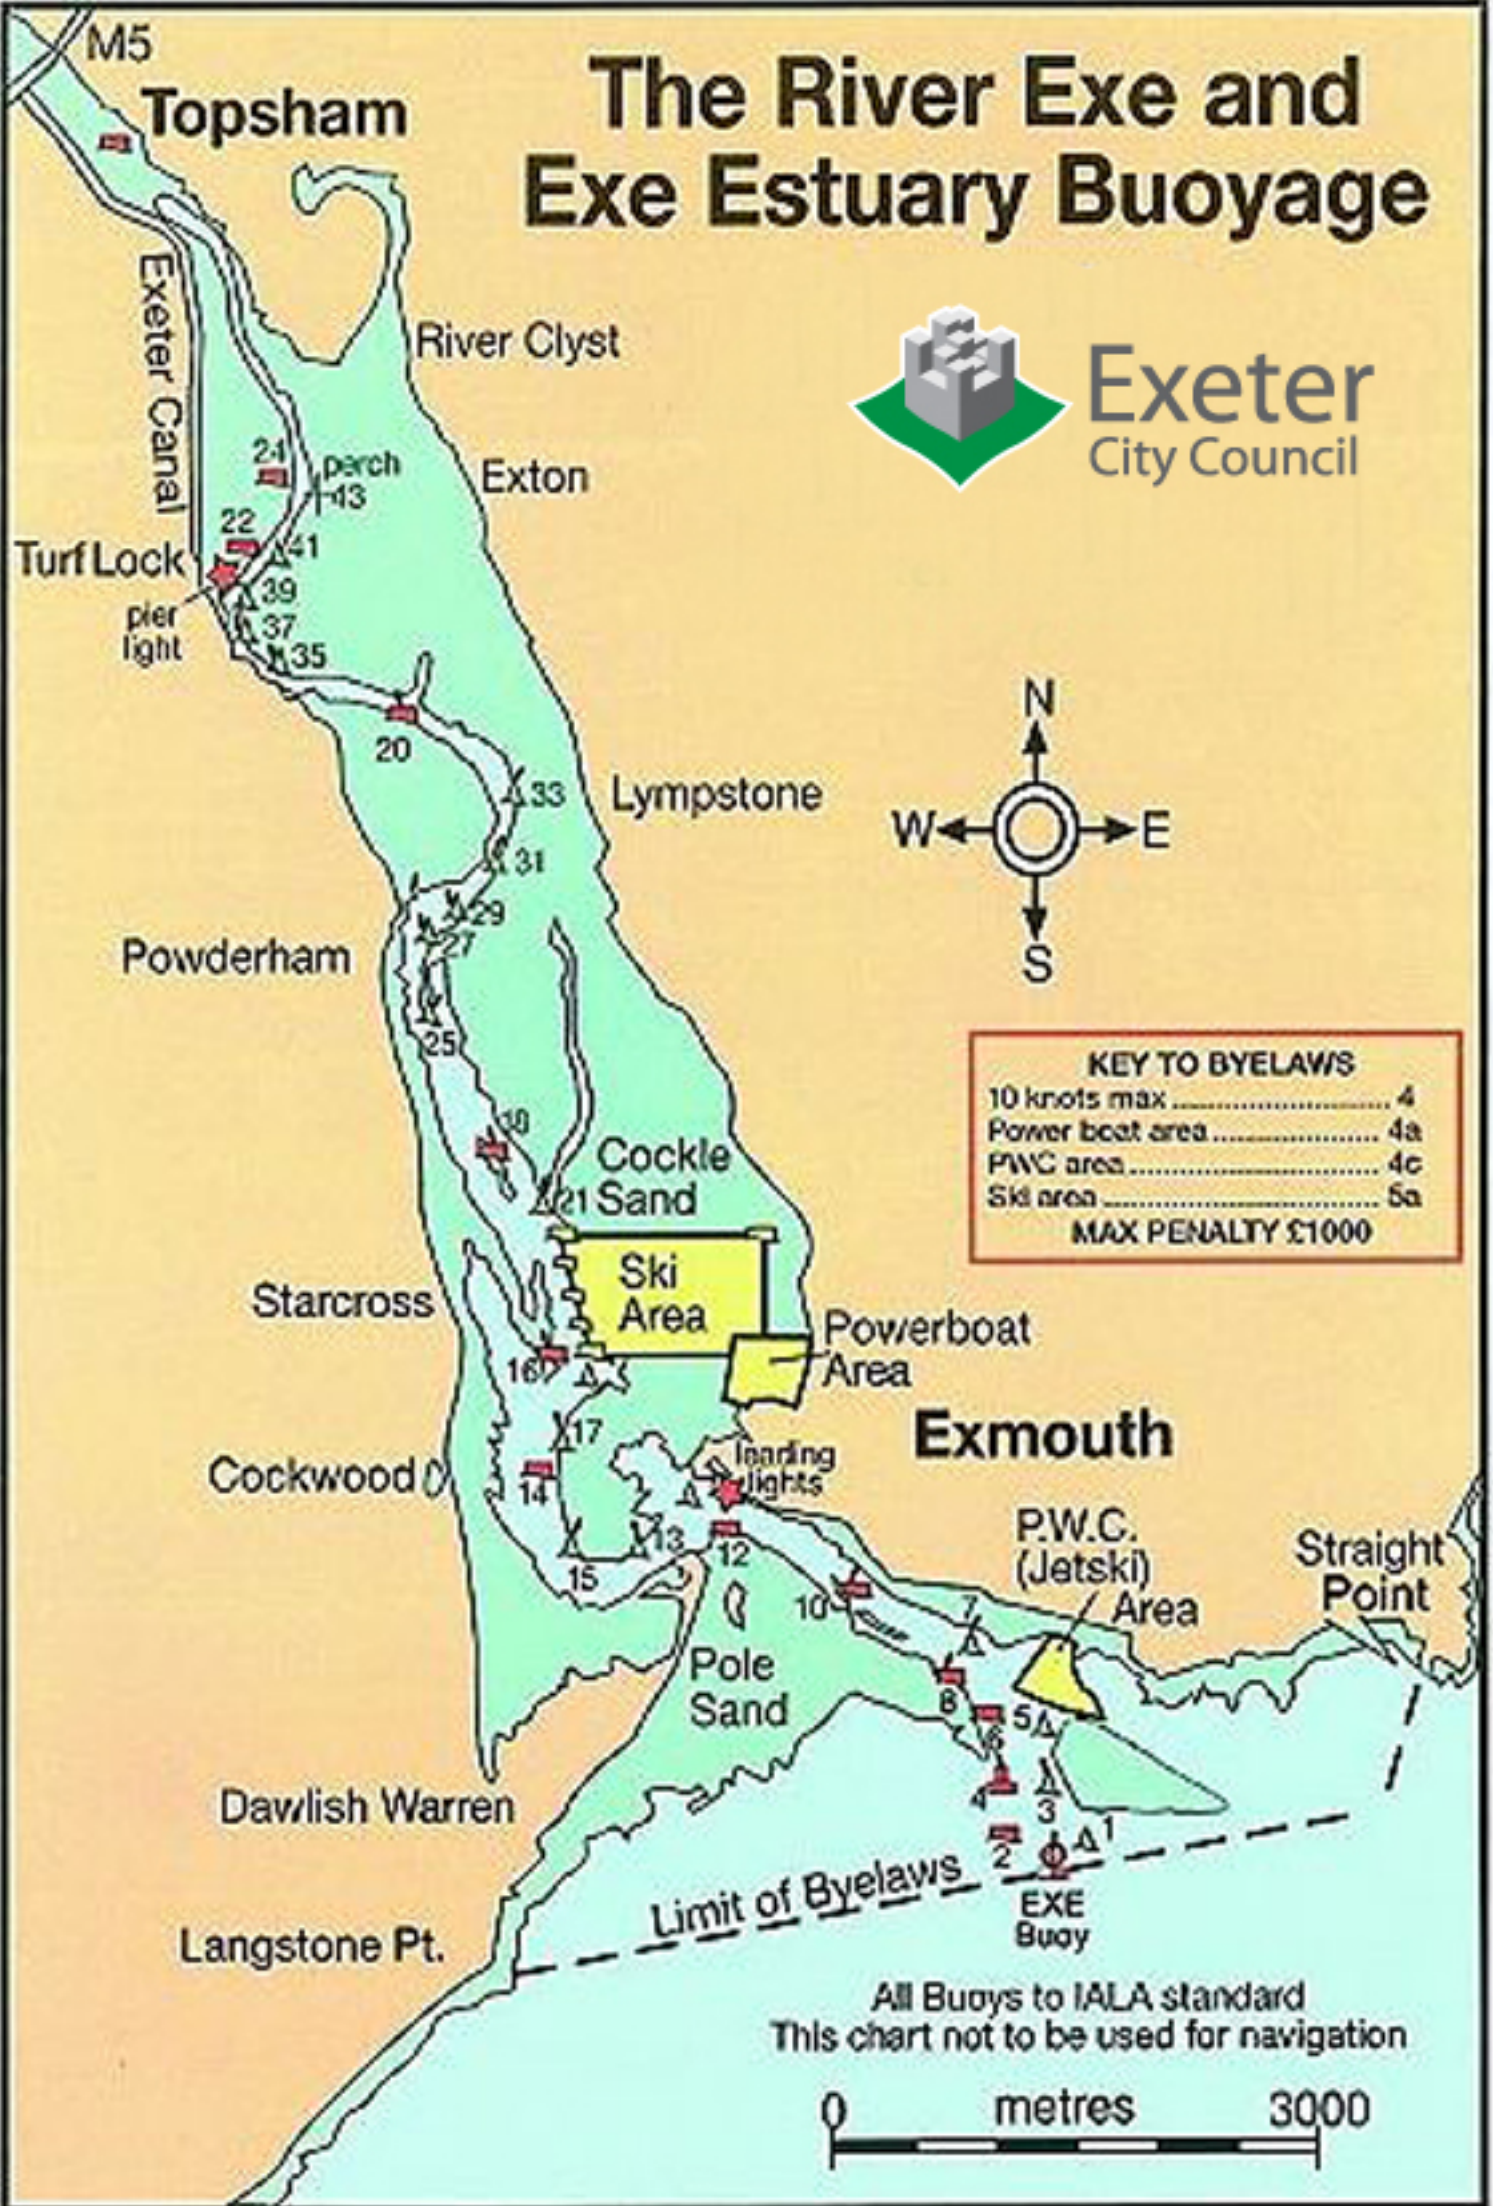

The River Exe and Exe Estuary Buoyage

Exeter
City Council

KEY TO BYELAWS	
10 knots max	4
Power boat area	4a
P.W.C. area	4c
Ski area	5a
MAX PENALTY £1000	

All Buoys to IALA standard
This chart not to be used for navigation