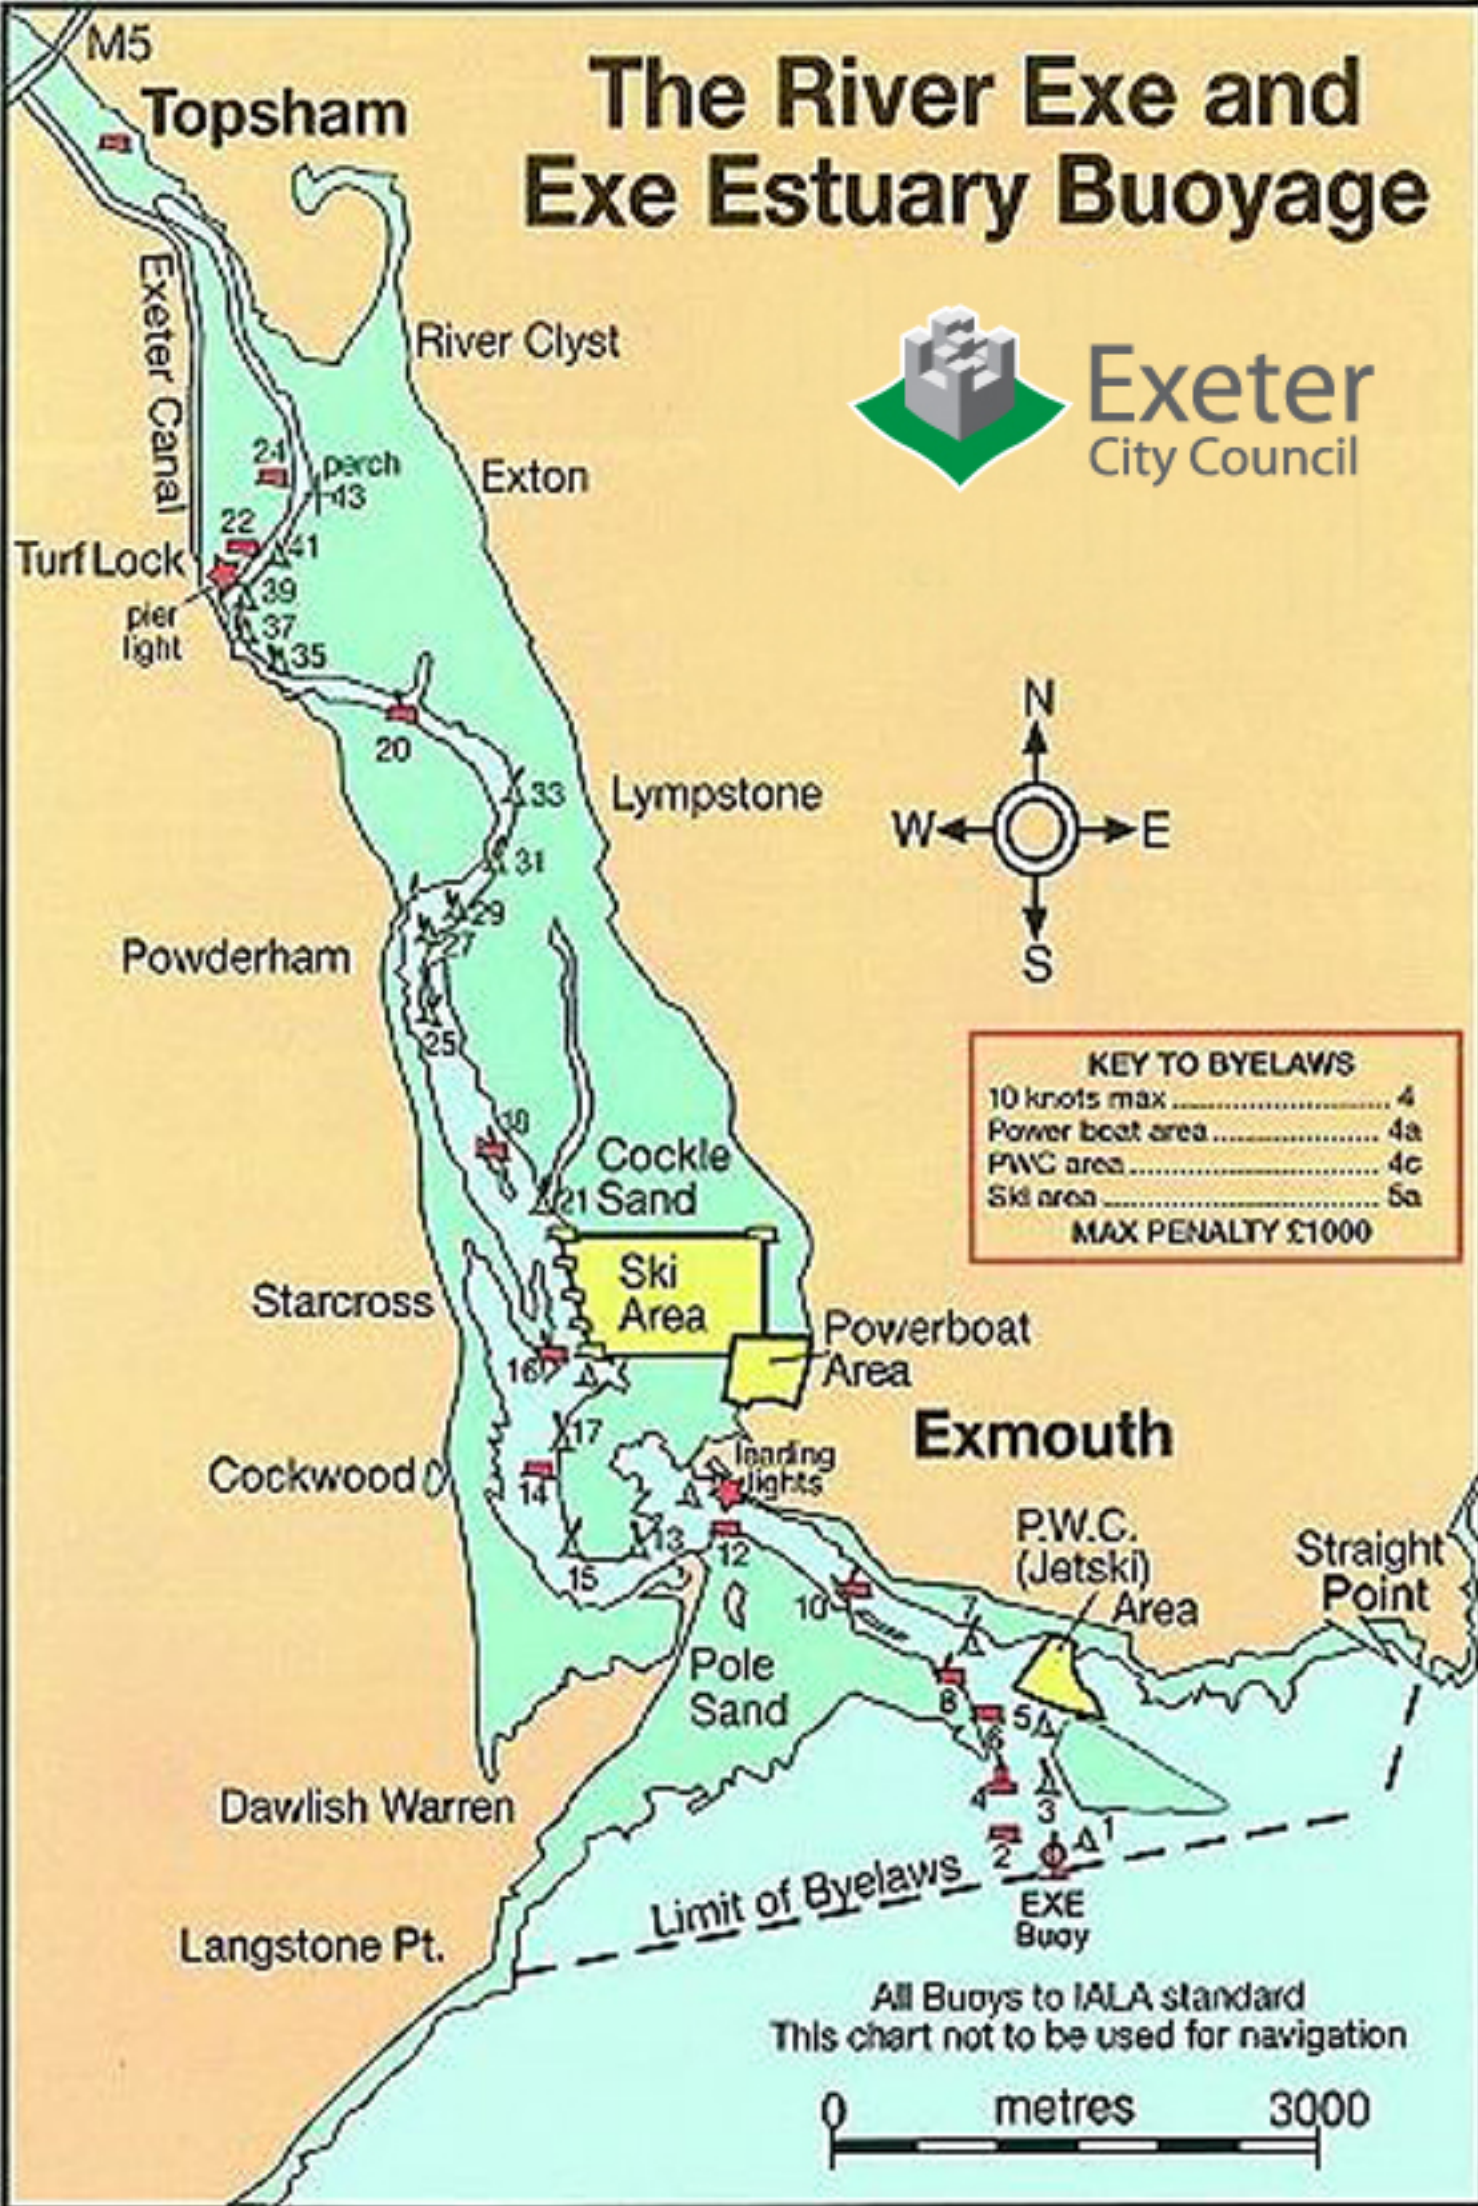

The River Exe and Exe Estuary Buoyage

Exeter
City Council

KEY TO BYELAWS	
10 knots max	4
Power boat area	4a
P.W.C. area	4c
Ski area	5a
MAX PENALTY £1000	

All Buoys to IALA standard
This chart not to be used for navigation