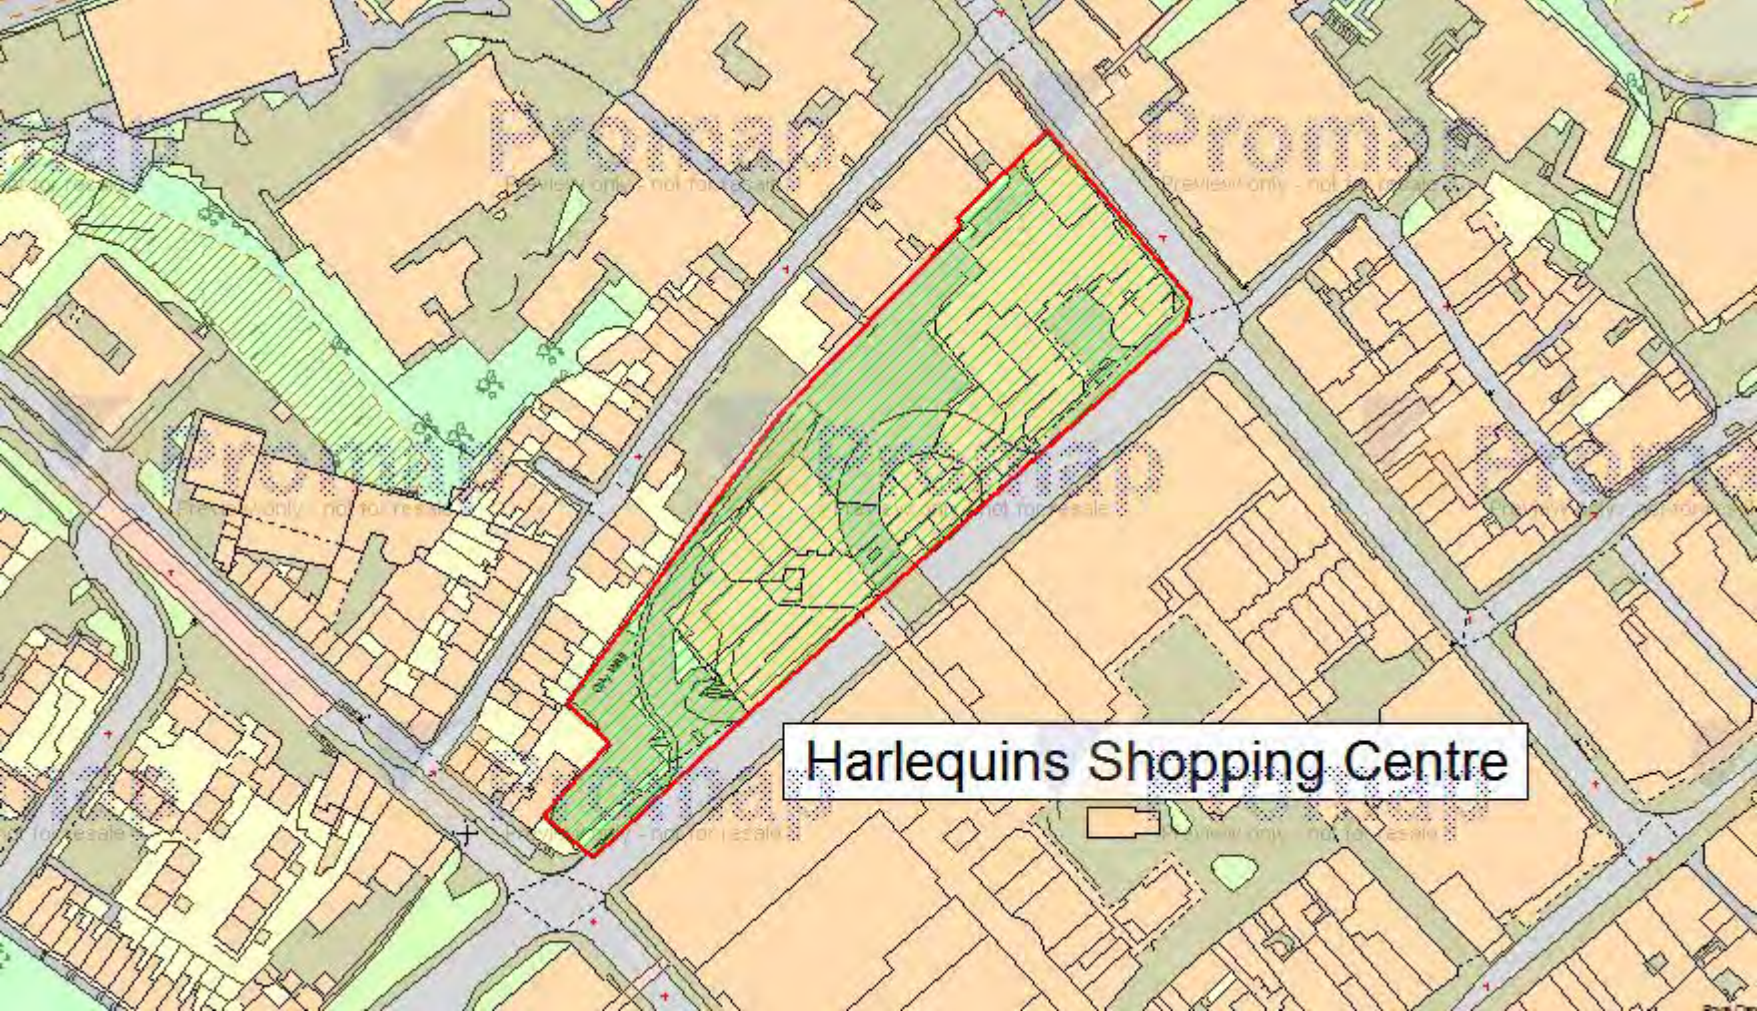

Hotel

Wynards

Bishop Westall House

GOOD SHEPHERD DRIVE

BULLMEADOW ROAD

SOUTHGATE

26.0m

South Gate
(side of)
30.2m

Magdalen
Road

Howell Road Car Park

Harlequins Shopping Centre

Preview only, not for resale

High Street West Musgrave Row

ISCA
ROMAN TOWN

The Sacred Heart
RC Church

 **Corn Exchange /
South Street**

An aerial photograph of a city block with a red outline and green hatched area. A white box with the text 'Bus Depot' is overlaid on the hatched area. The map shows various buildings, streets, and green spaces. The hatched area is a large, roughly rectangular plot of land. The text 'Bus Depot' is centered within a white rectangular box that overlaps the hatched area and the surrounding orange-colored buildings.