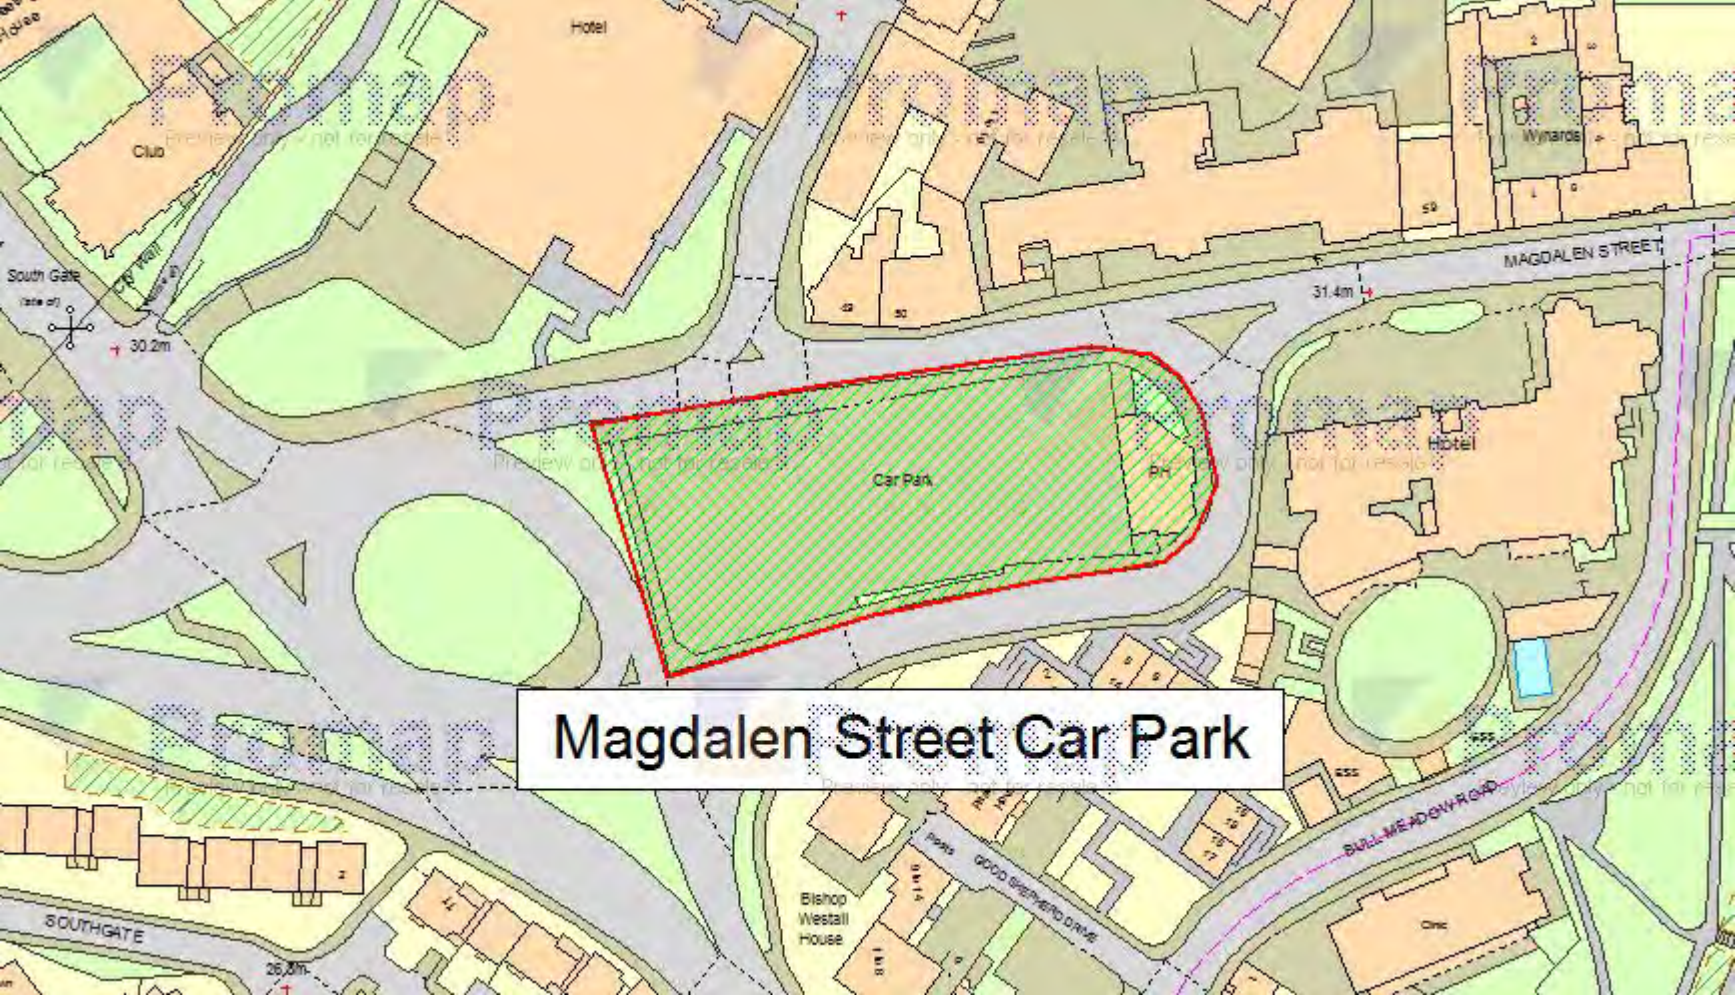

Appendix R
Site assessment plans

Mary Arches
Street Car Park

Magdalen Street Car Park

Car Park

MAGDALEN STREET

31.4m

Club

Hotel

Hotel

Wynards

Bishop Westall House

GOOD SHEPHERD DRIVE

BULLMEADOW ROAD

SOUTHGATE

26.0m

South Gate
(side of)
30.2m

An aerial photograph of a city block with a red outline and green hatched area. A white box with the text 'Bus Depot' is overlaid on the hatched area. The map shows various buildings, streets, and green spaces. The hatched area is a large, roughly rectangular plot of land. The text 'Bus Depot' is centered within a white rectangular box that overlaps the hatched area and the surrounding orange-colored buildings.