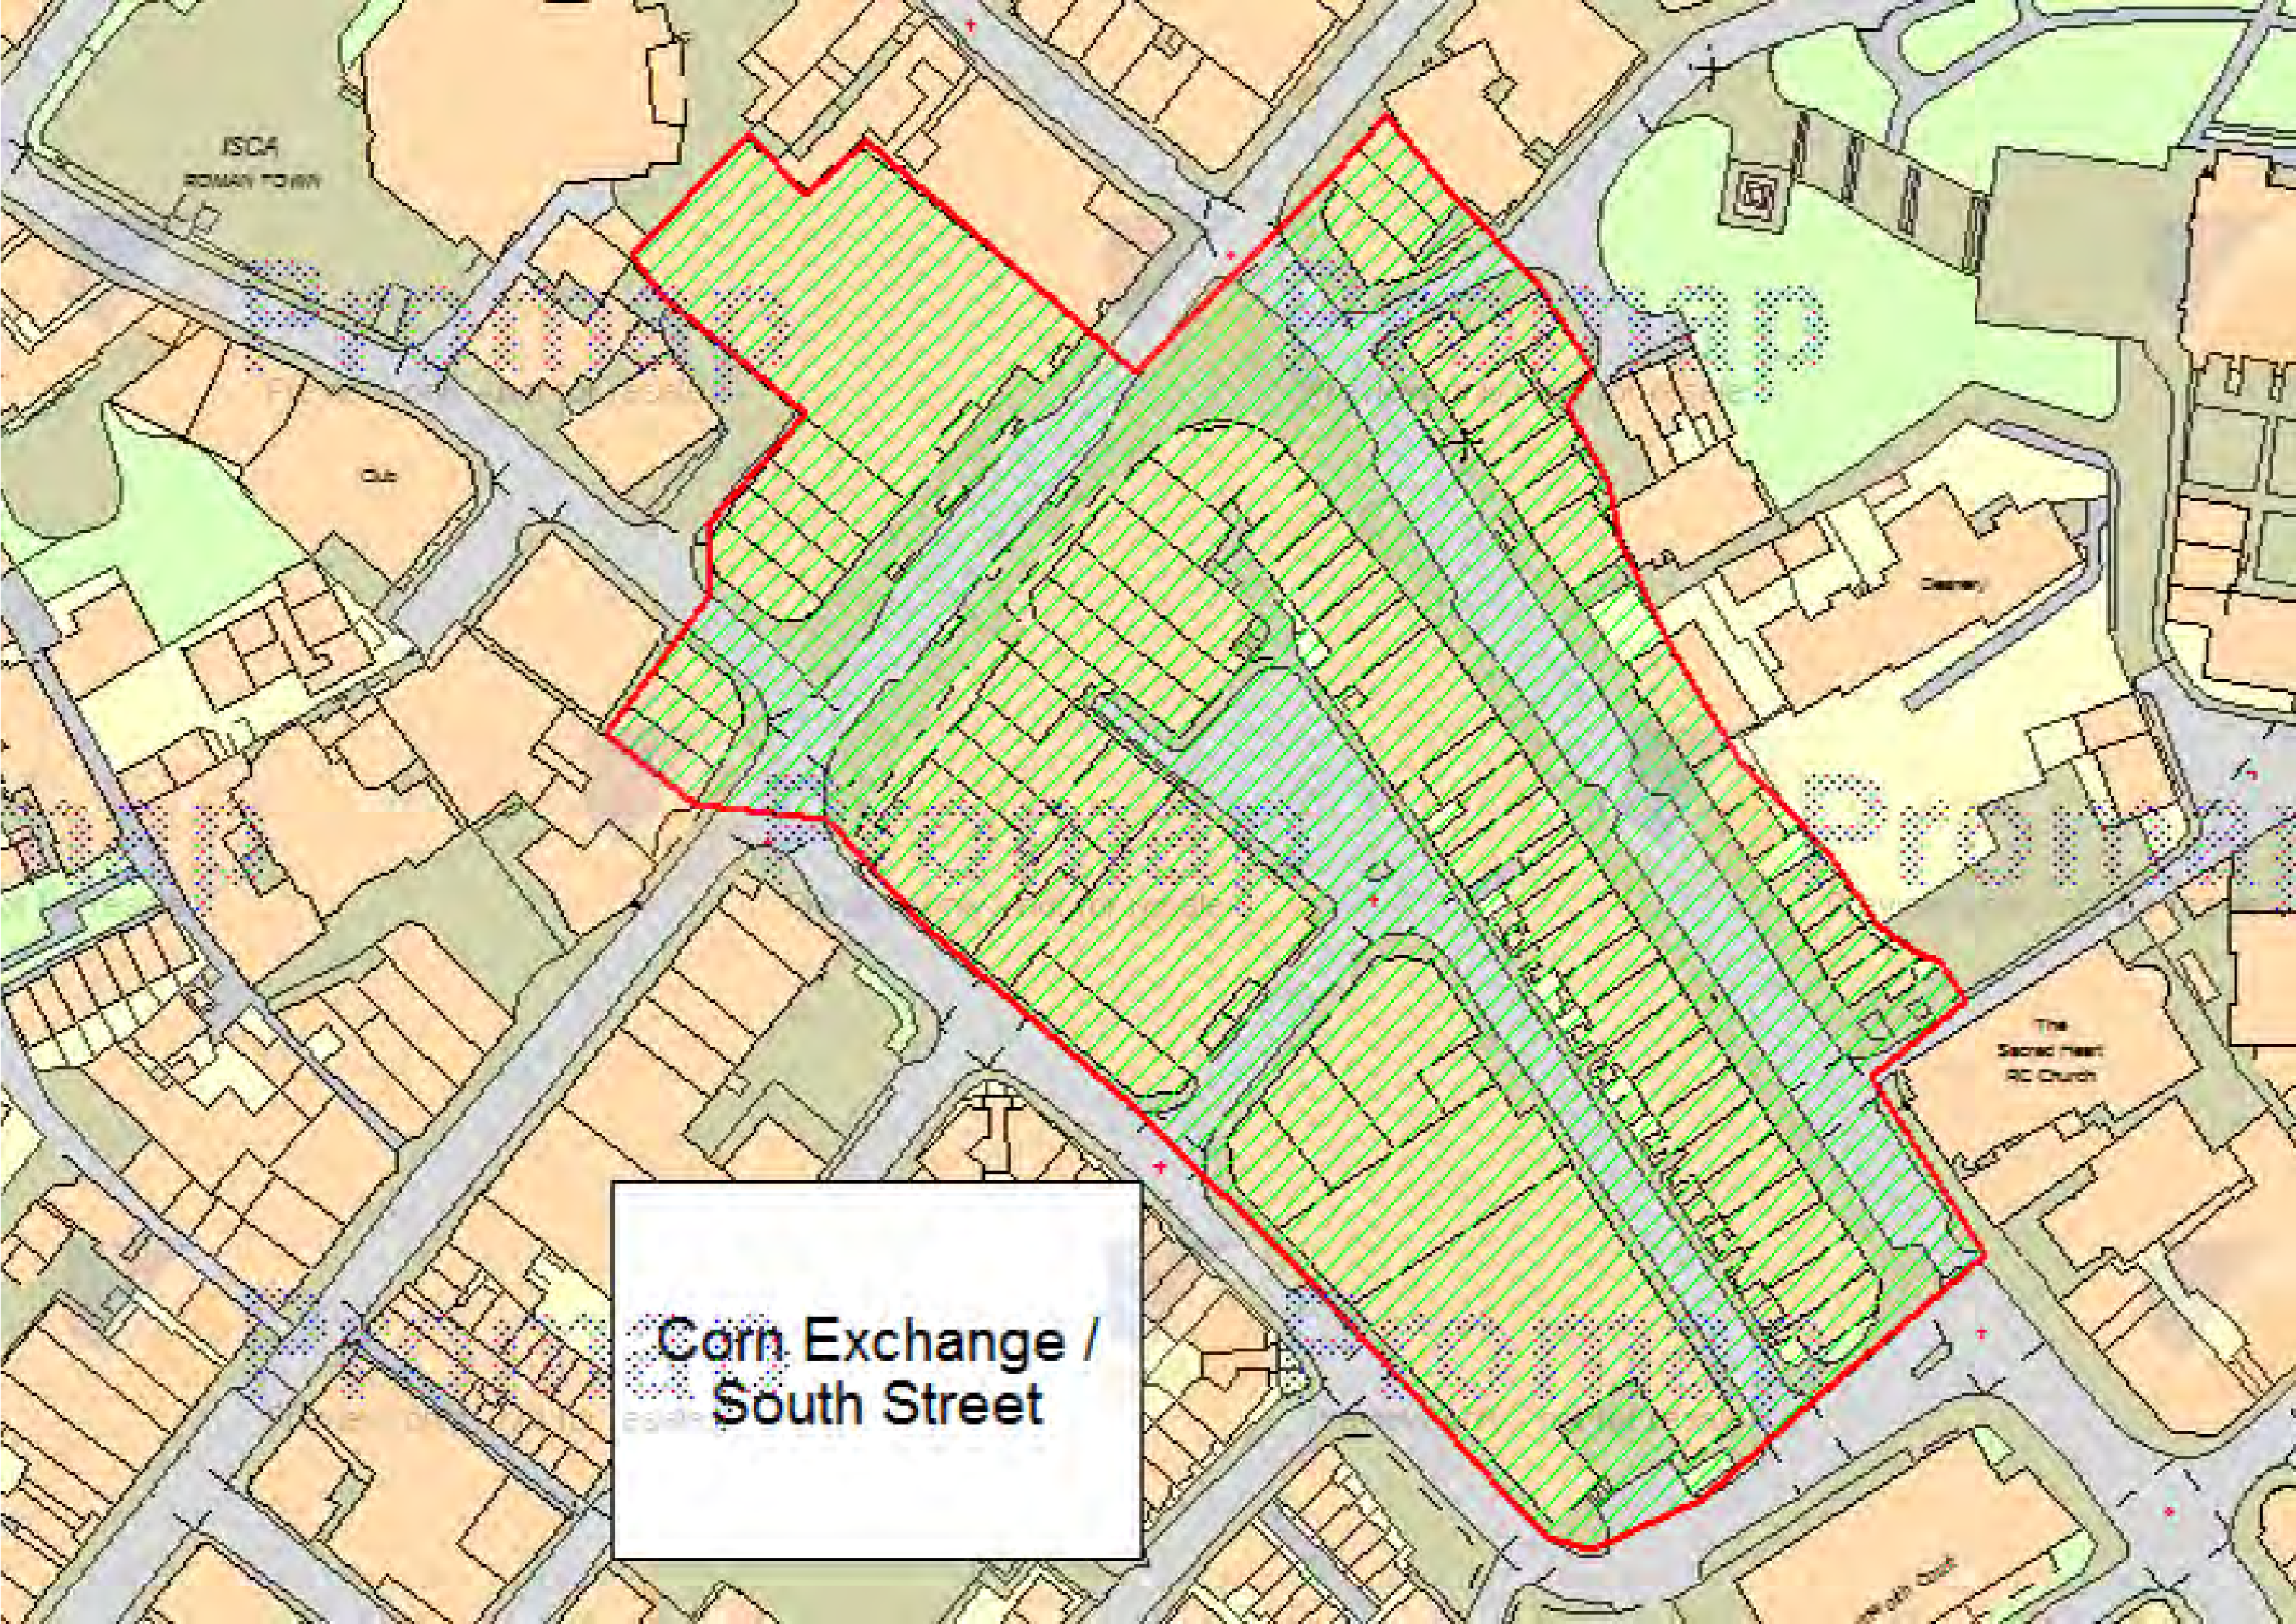

ISCA
ROMAN TOWN

The Sacred Heart
RC Church

**Corn Exchange /
South Street**