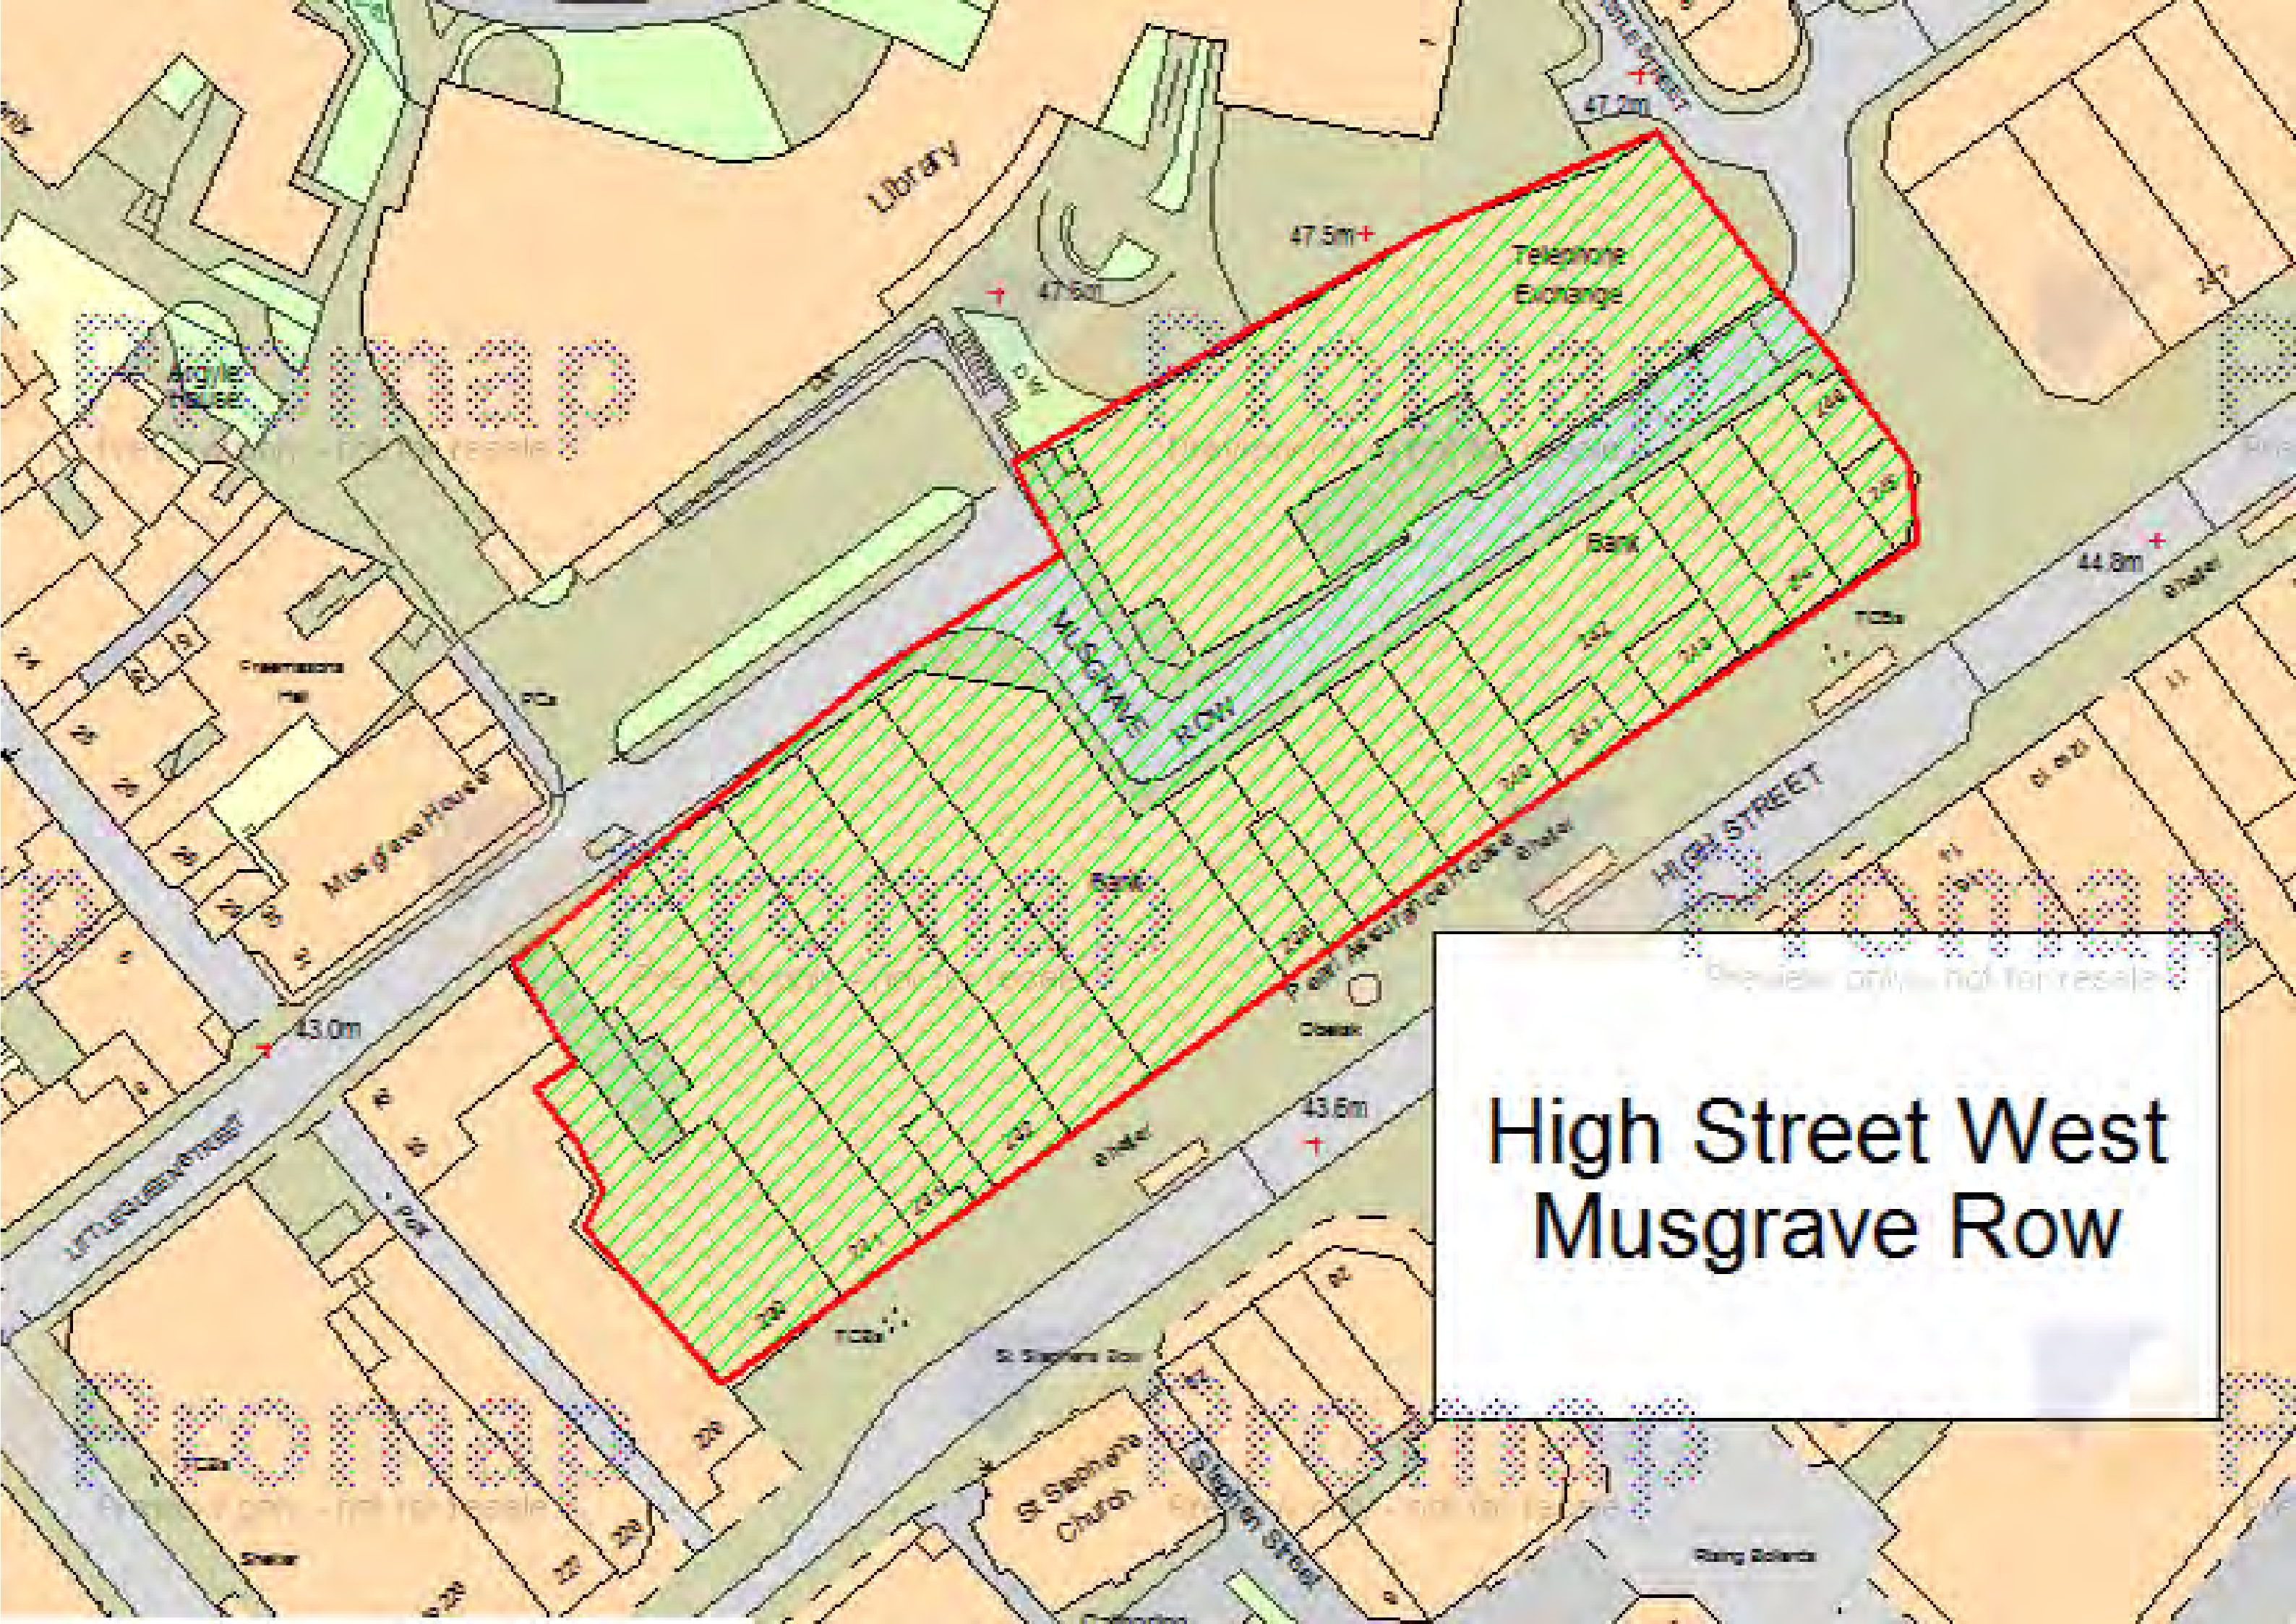

Preview only, not for resale

High Street West Musgrave Row